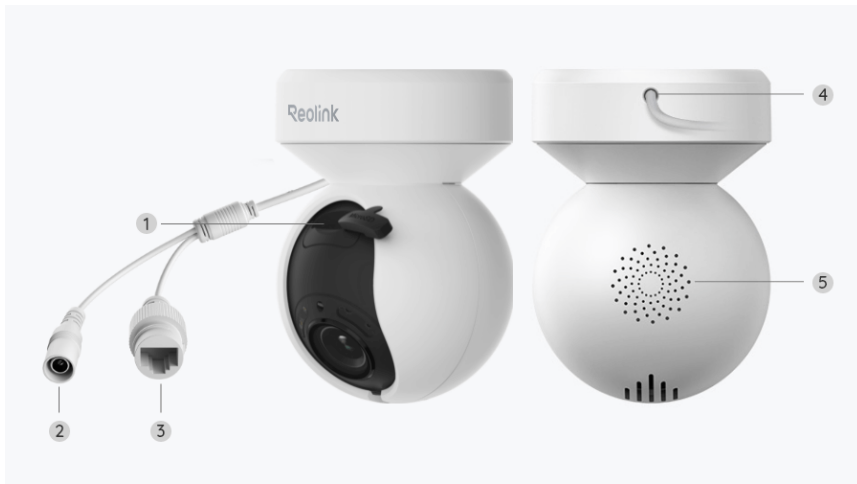

1. microSD Card Slot
2. Power
3. Network
4. Power Cable
5. Speaker

www.reolink.com