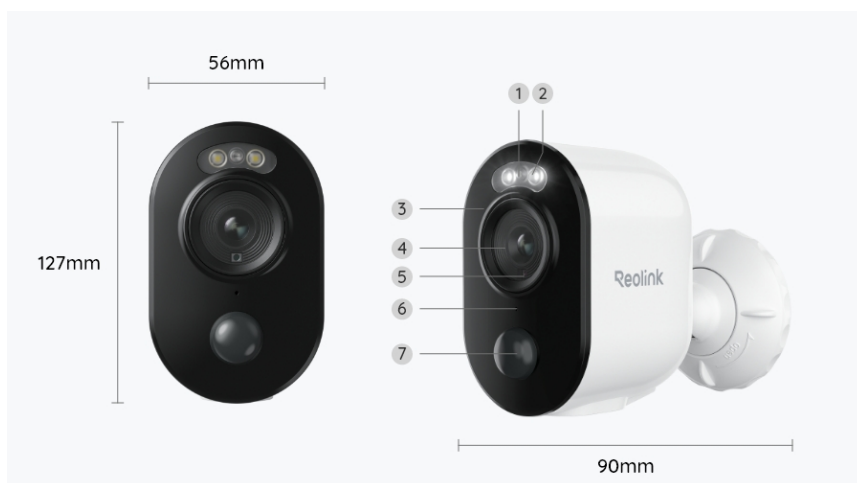

User Access	Max. 12 simultaneous streams (2 main & 10 sub streams)
Working Environment	
Operating Temperature	-10°C~55°C (14°F~131°F)
Operating Humidity	20% ~ 85%
Weatherproof	IP65
Mechanical	
Dimensions	127*90*56mm
Weight (Without Bracket)	239g
Warranty	
Limited Warranty	2-year limited warranty. For support, visit https://support.reolink.com/hc/en-us/.

Gallery & Specs

1. Spotlight
2. Status LED
3. IR LED
4. Lens
5. Daylight Sensor
6. Built-In Mic
7. Built-In PIR Motion Sensor